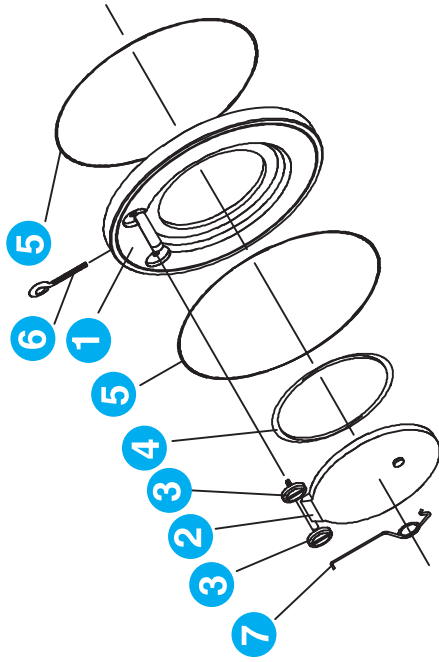

Technical Information

Parts List Wafer Check Valve

1. Body
2. Valve Flapper
3. Mounting Screw
4. O-Ring/Seat
5. O-ring/Body
6. Support Ring
7. Spring (Optional)